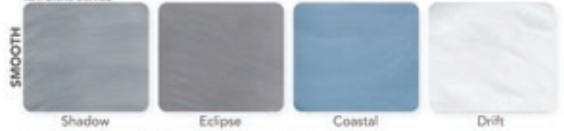

Limited Quantities Available in Our Upcoming Shipment!

To Reserve Yours or For More Information, Availability, Pricing, Etc.,
Please Call Our Store at 315-798-8887.

MODERN SERIES

JUBILEE MS

DIMENSIONS

Seating	6 person
Length	84 in (213 cm)
Width	84 in (213 cm)
Depth	35 in (89 cm)
Weight (Dry)	470 lbs (213 kg)
Operating Capacity	325 gal (1230 L)

JETS

Total Jets	30
5" Nordic Star™ Directional Whirlpool	1
5" Nordic Star™ Dual Rotational	2
3" Nordic Star™ Directional	6
3" Nordic Star™ Dual Rotational	5
2" Nordic Star™ Directional	15
1" Ozone Ready Jet (Ozonator Optional)	1

EQUIPMENT

Volts	110v / 220v (GFCI Cord Optional)
Amps	20a / 40a
Control Pad	4 button Topside w/LED Display
Insulation:	Foam (Standard) Nordic Wrap (Optional)
Heater	1kw on 110v / 4kw on 220v
Light	Side Wall LED (Standard) Northern Lights Package (Optional)
Pump	(1) 2hp Continuous Duty
Bluetooth Stereo	Optional Upgrade

PERMASHELL™ COLORS

LEGACY SERIES

SMOOTH

PERMAWOOD™ CABINET COLORS

Color samples are for reference only. Actual product color may vary slightly. Nordic Products Inc. reserves the right to change any specifications without notice.