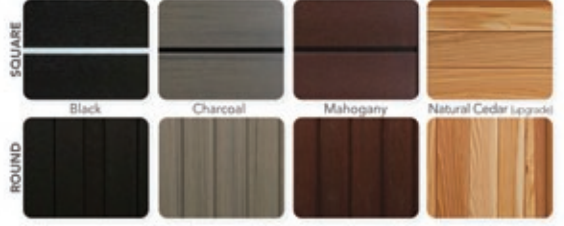

PERMAWOOD™ CABINET COLORS

Color samples are for reference only. Actual product color may vary slightly. Nordic Products Inc. reserves the right to change any specifications without notice.