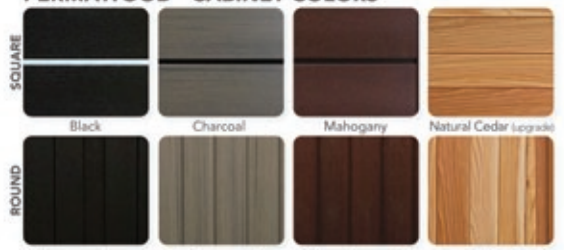

PERMAWOOD™ CABINET COLORS

Color samples are for reference only. Actual product color may vary slightly. Nordic Products Inc. reserves the right to change any specifications without notice.